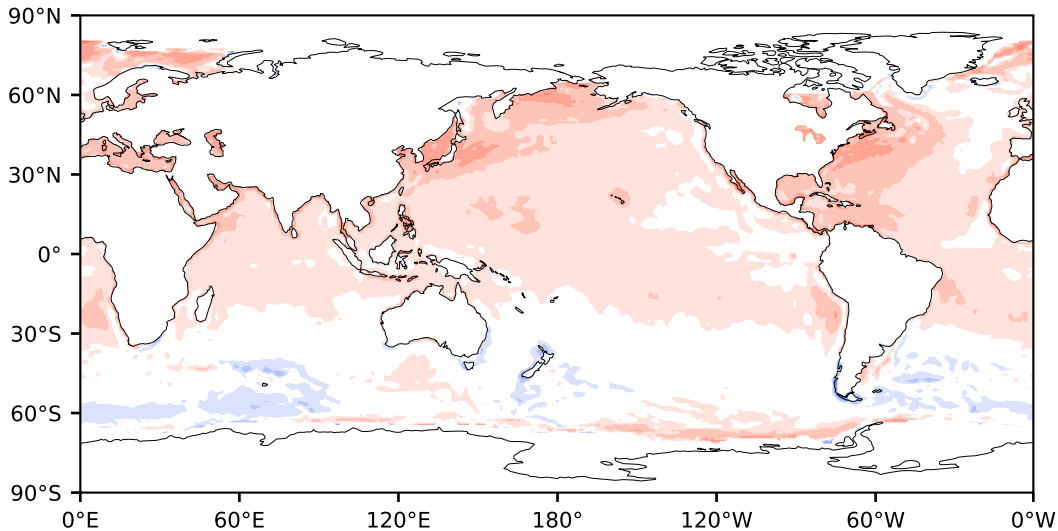

Model - Observations

Max 107.25
Mean 6.44
Min -77.97

RMSE 10.44
CORR 0.52