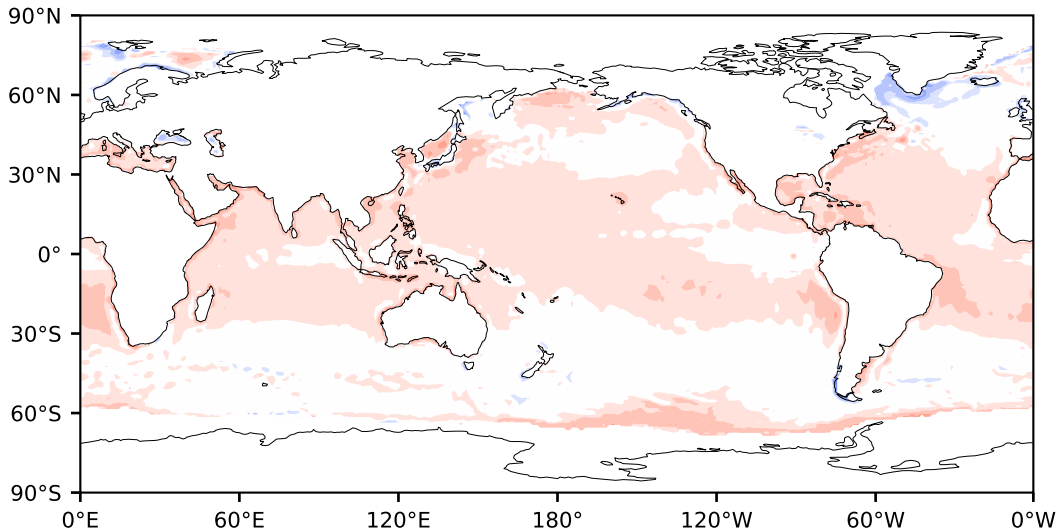

Model - Observations

Max 82.11
Mean 5.79
Min -64.46

RMSE 8.51
CORR 0.74