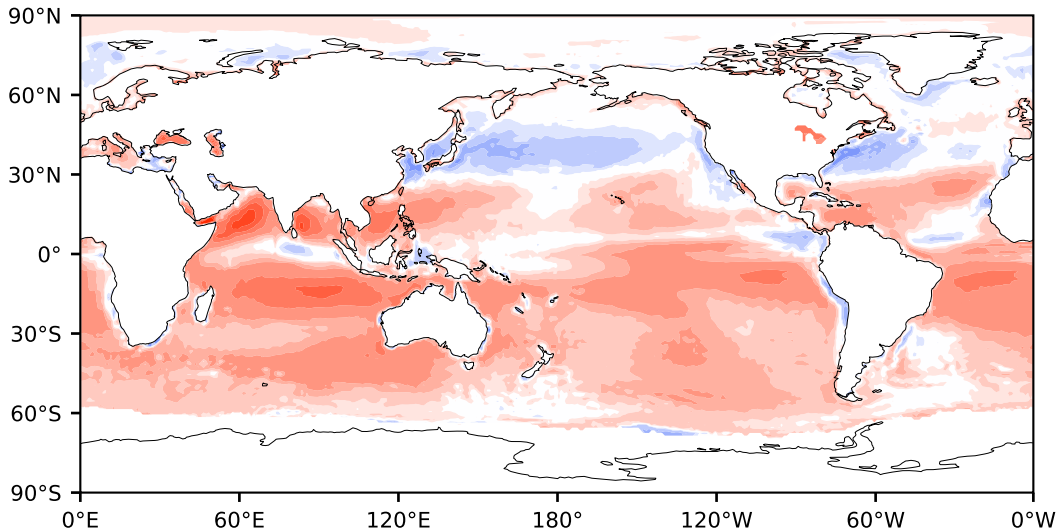

Model - Observations

Max 248.08
Mean 18.36
Min -145.66

RMSE 28.45
CORR 0.94