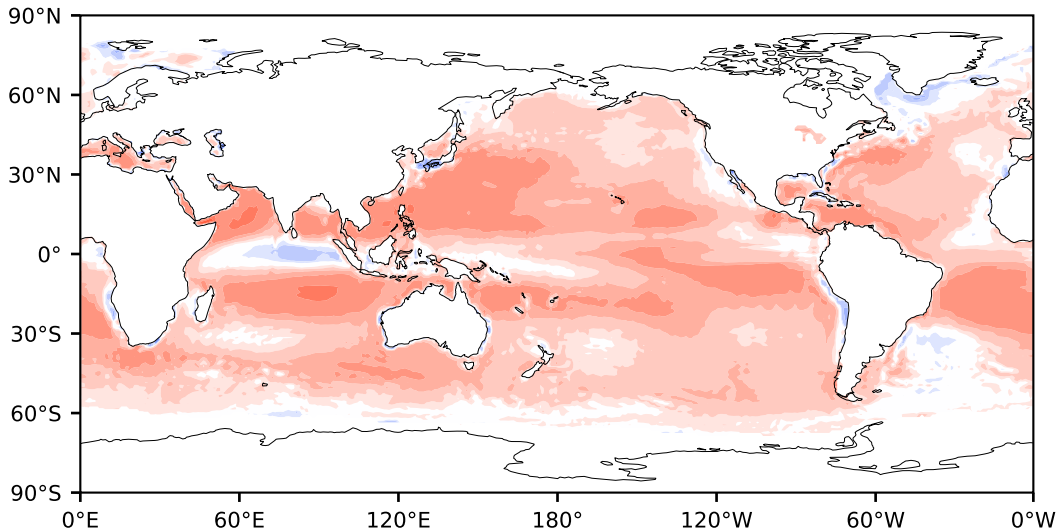

# Model - Observations

Max 121.04  
Mean 17.48  
Min -128.64

RMSE 22.63  
CORR 0.96