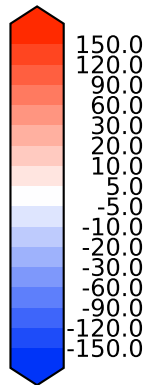

# Model - Observations

Max 121.04  
Mean 17.48  
Min -128.64

RMSE 22.63  
CORR 0.96