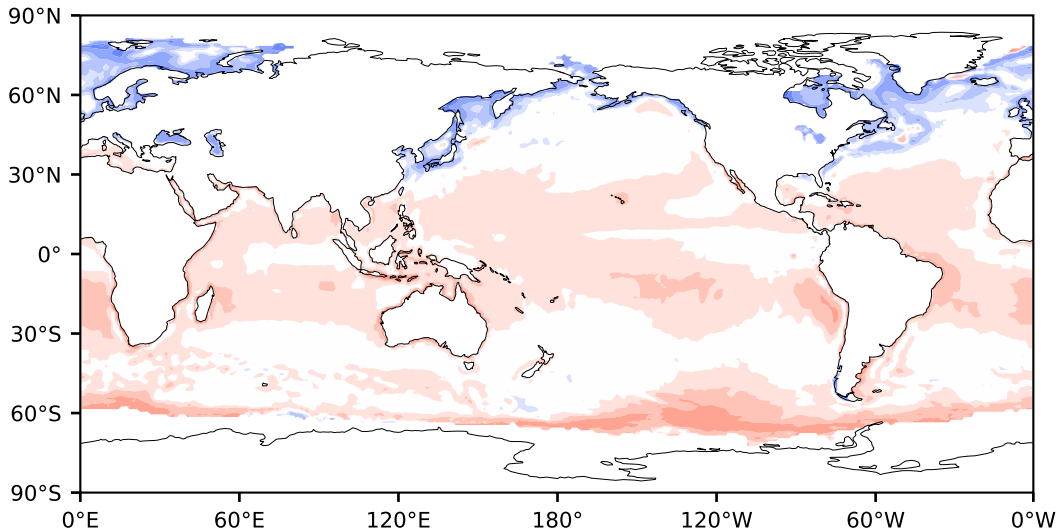

# Model - Observations

Max 106.22  
Mean 4.57  
Min -135.59

RMSE 10.69  
CORR 0.58