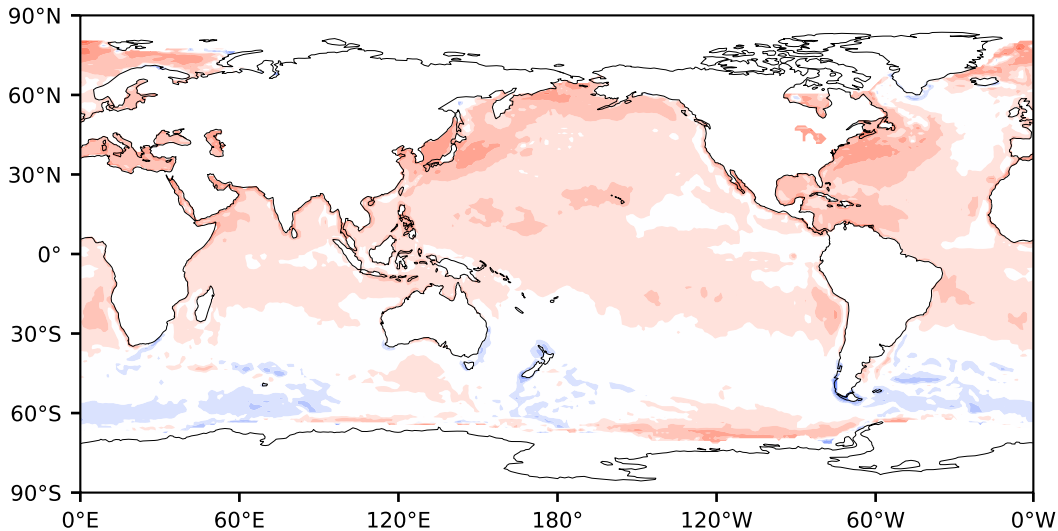

# Model - Observations

Max 108.44  
Mean 6.52  
Min -79.55

RMSE 10.60  
CORR 0.51