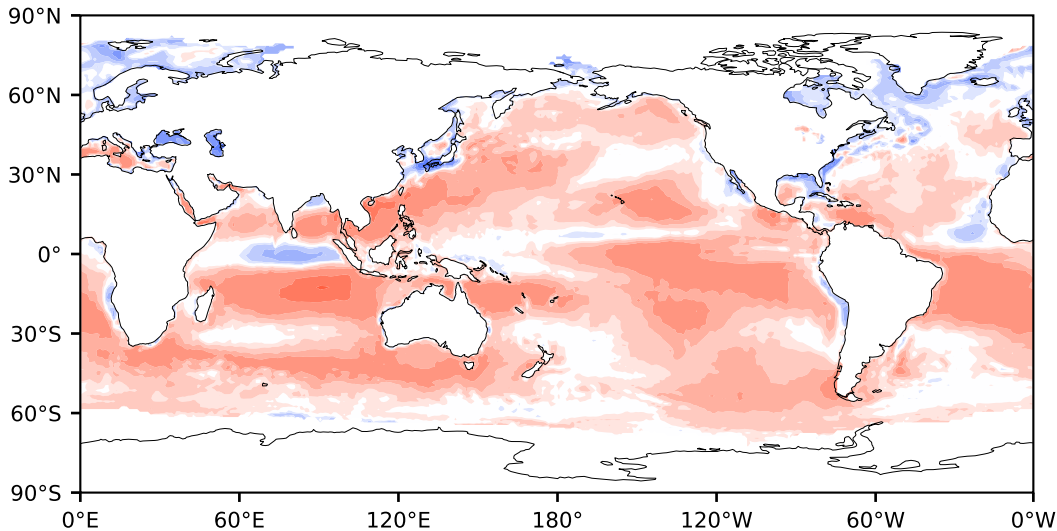

Model - Observations

Max 154.00
Mean 14.74
Min -131.29

RMSE 23.27
CORR 0.93