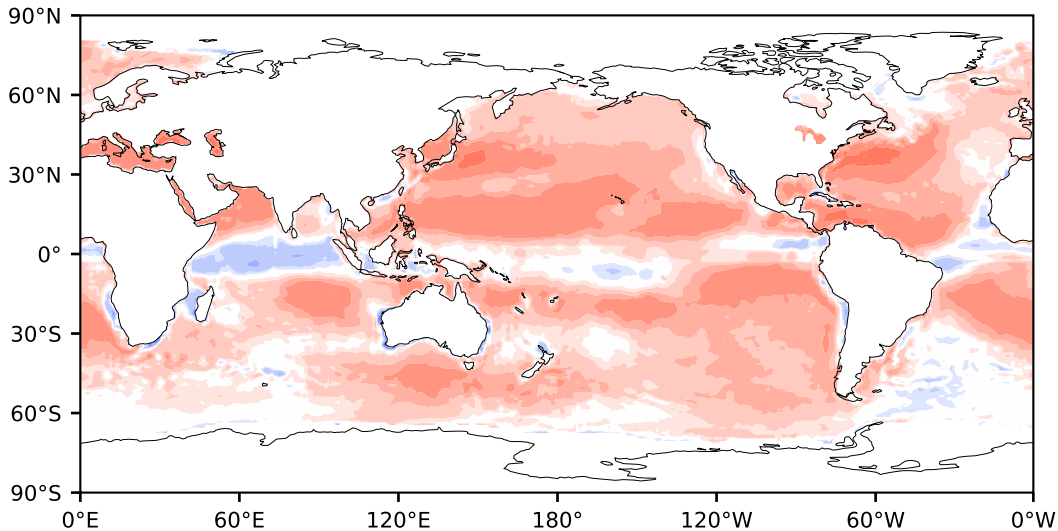

Model - Observations

Max 109.14
Mean 17.11
Min -138.22

RMSE 23.49
CORR 0.94