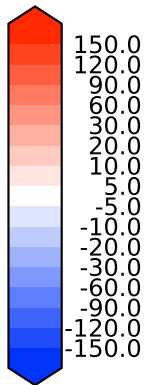

Model - Observations

Max 109.14
Mean 17.11
Min -138.22

RMSE 23.49
CORR 0.94