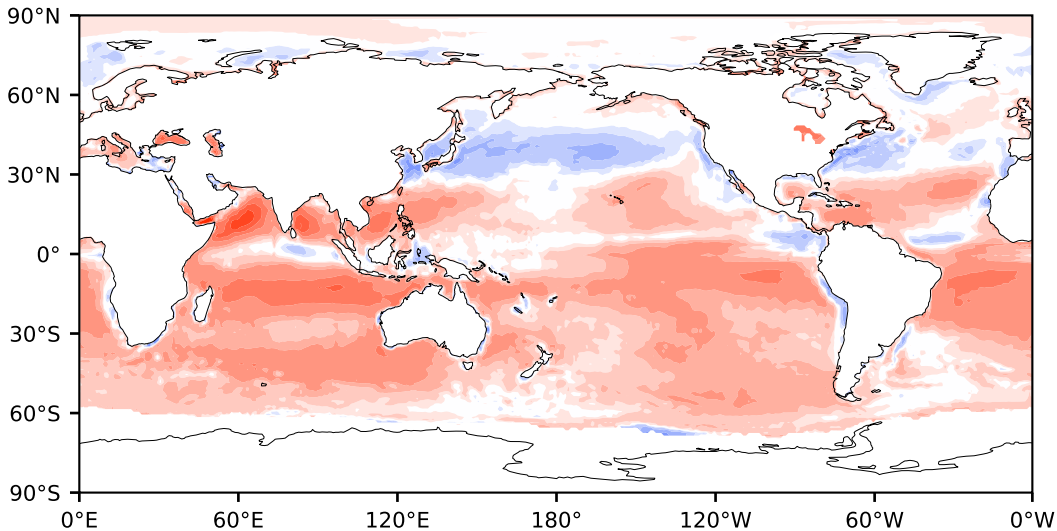

Model - Observations

Max 244.13
Mean 18.09
Min -147.71

RMSE 28.09
CORR 0.94