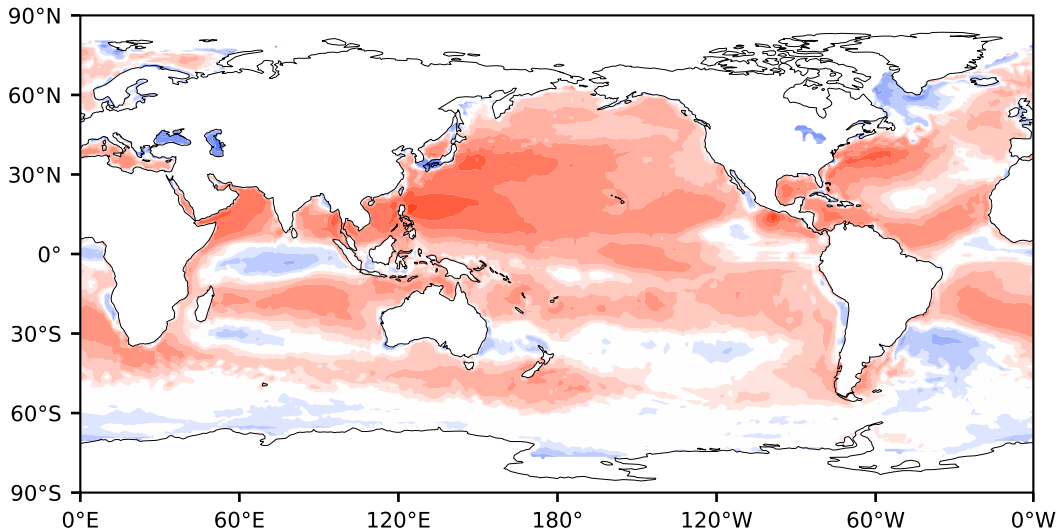

Model - Observations

Max 153.11
Mean 17.67
Min -143.02

RMSE 29.38
CORR 0.95