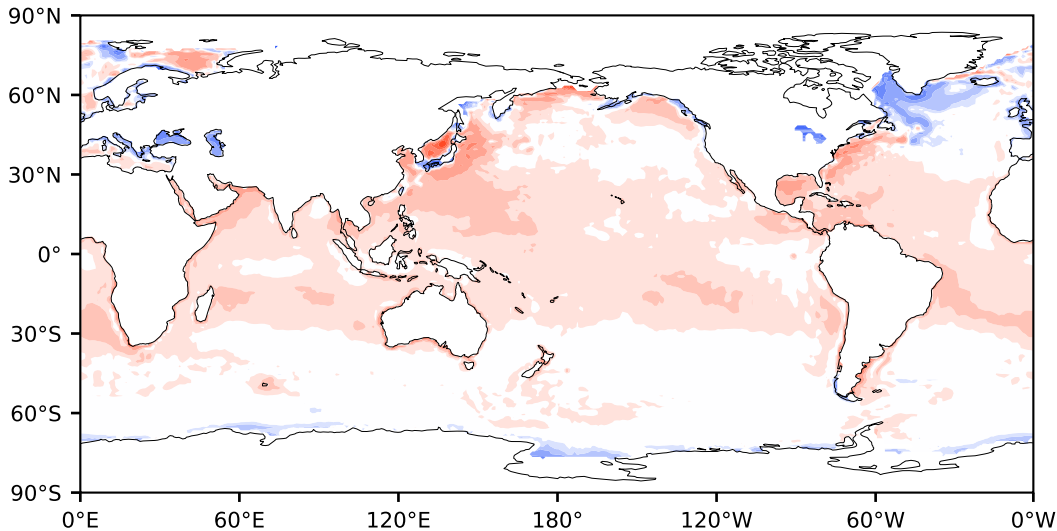

# Model - Observations

Max 152.60  
Mean 5.40  
Min -117.46

RMSE 11.28  
CORR 0.87