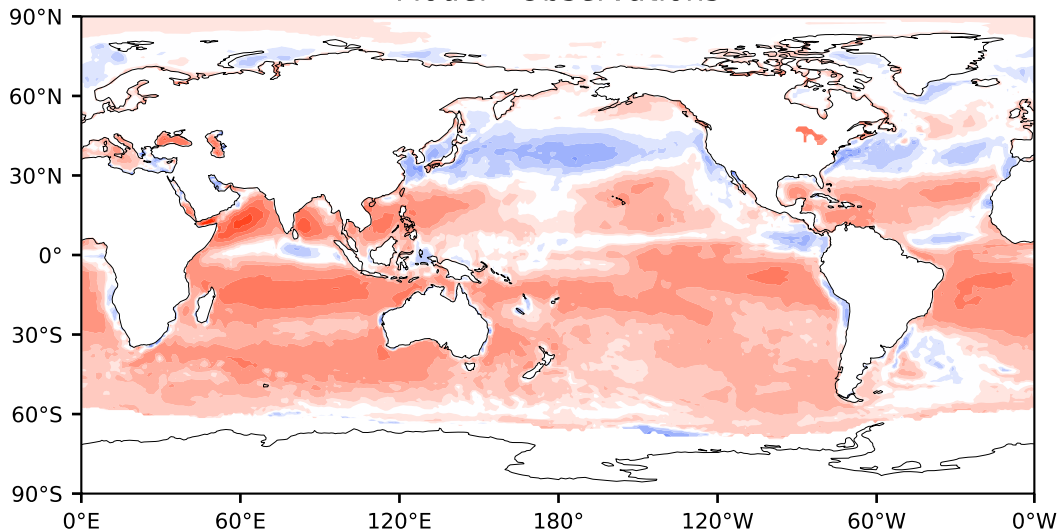

Model - Observations

Max 237.71
Mean 18.07
Min -153.55

RMSE 28.21
CORR 0.94