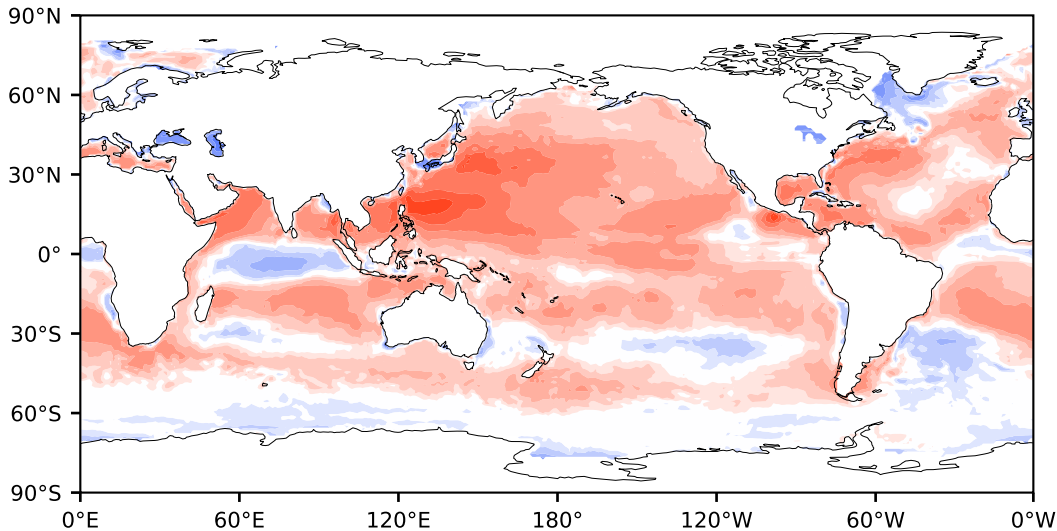

Model - Observations

Max 152.93
Mean 17.62
Min -143.61

RMSE 29.83
CORR 0.94