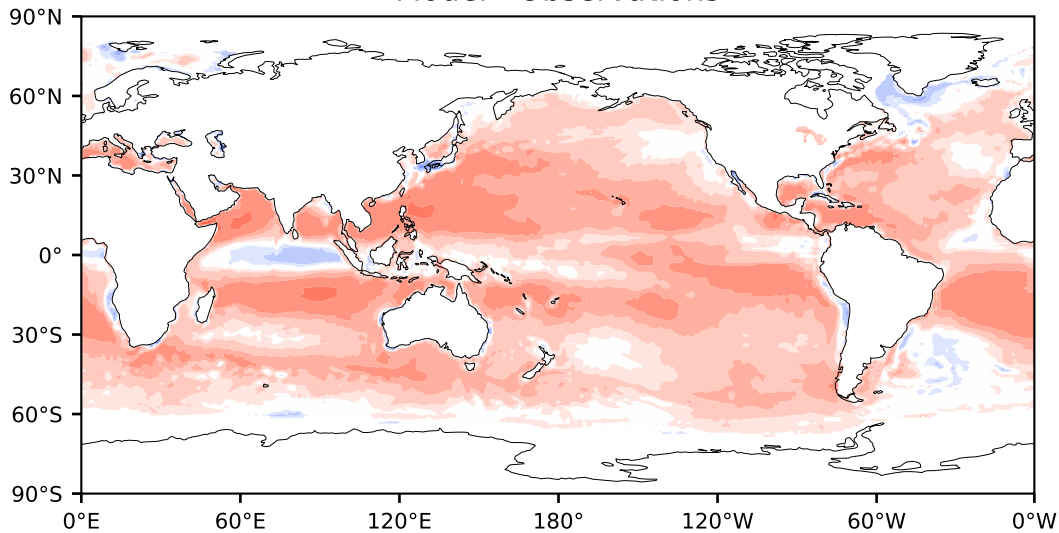

# Model - Observations

Max 116.53  
Mean 17.37  
Min -128.93

RMSE 22.84  
CORR 0.95