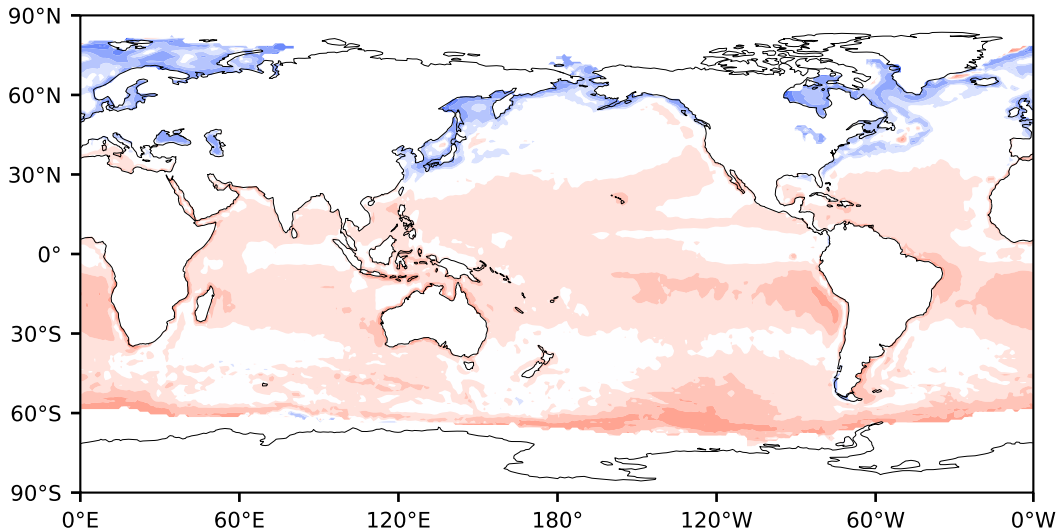

Model - Observations

Max 104.06
Mean 5.45
Min -139.81

RMSE 11.00
CORR 0.59