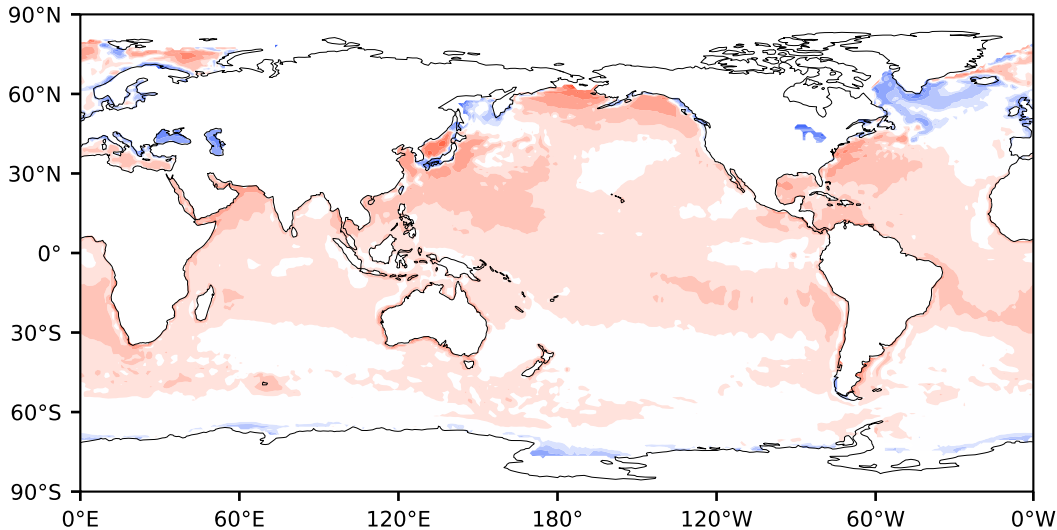

# Model - Observations

Max 154.18  
Mean 6.30  
Min -112.69

RMSE 11.51  
CORR 0.88