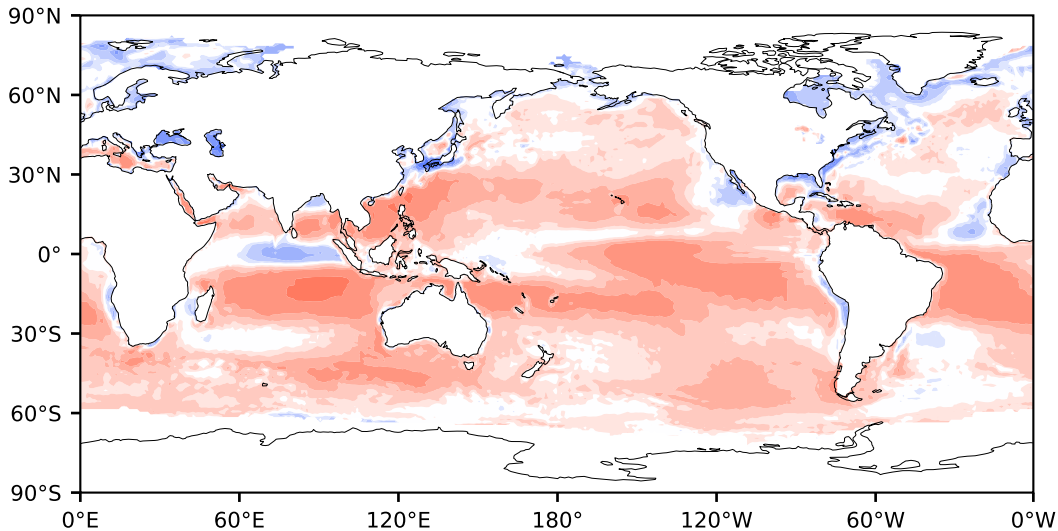

# Model - Observations

Max 153.50  
Mean 13.32  
Min -130.38

RMSE 21.77  
CORR 0.93