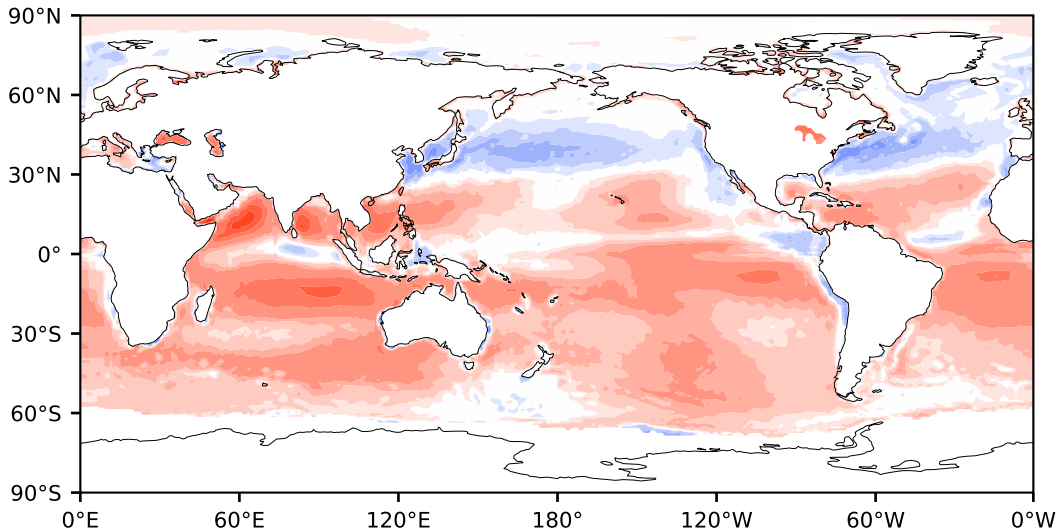

Model - Observations

Max 228.63
Mean 17.14
Min -148.23

RMSE 27.59
CORR 0.94