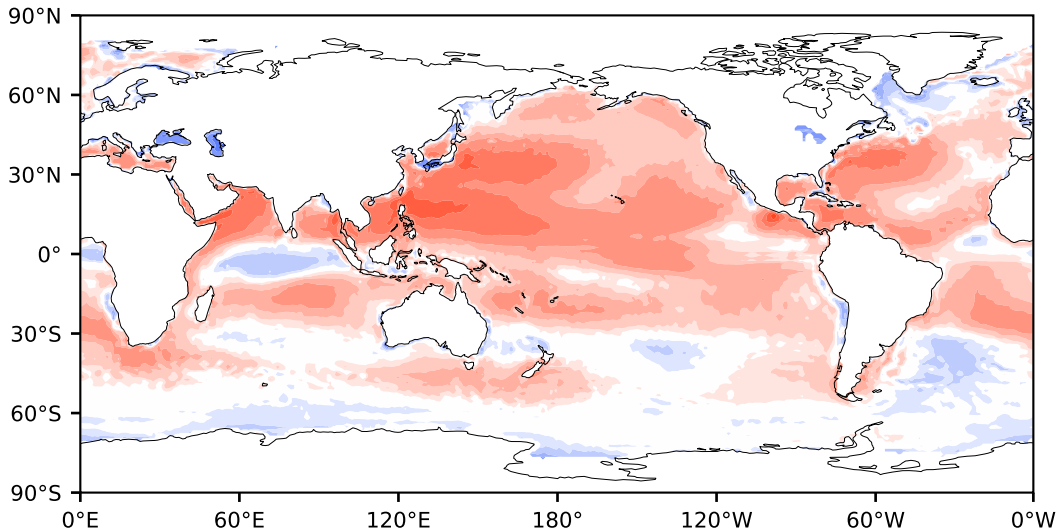

Model - Observations

Max 143.78
Mean 16.66
Min -138.50

RMSE 28.42
CORR 0.95