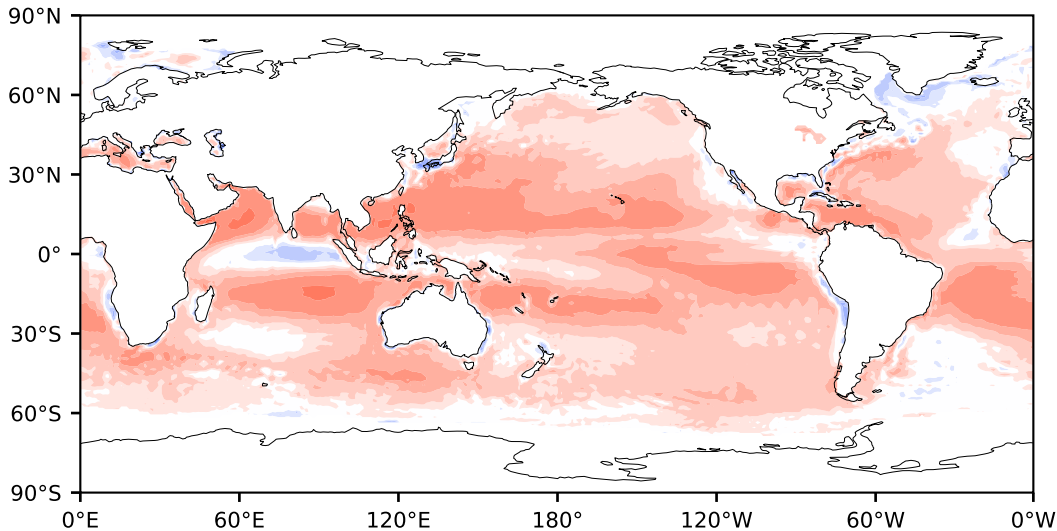

Model - Observations

Max 123.09
Mean 16.21
Min -128.63

RMSE 21.69
CORR 0.96