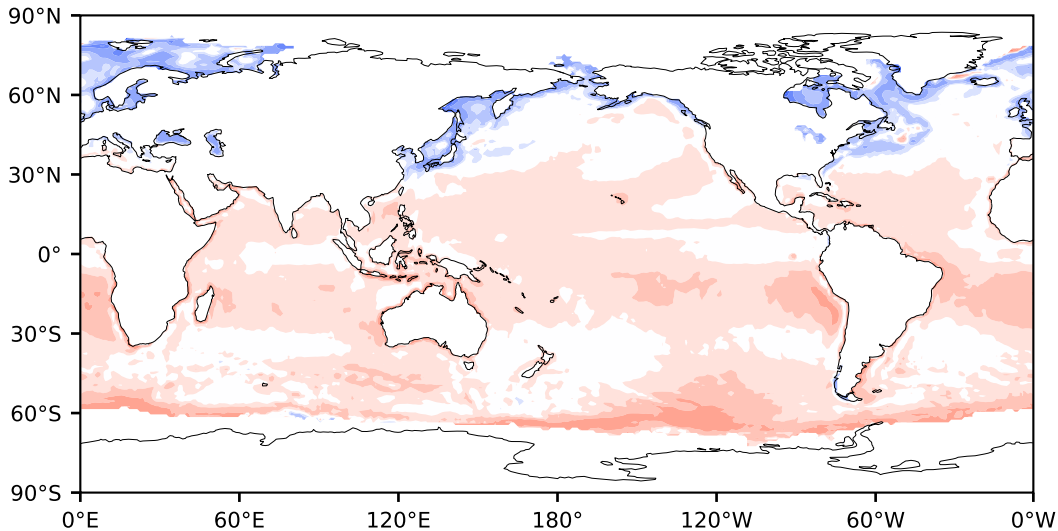

Model - Observations

Max 105.11
Mean 5.54
Min -140.60

RMSE 11.20
CORR 0.58