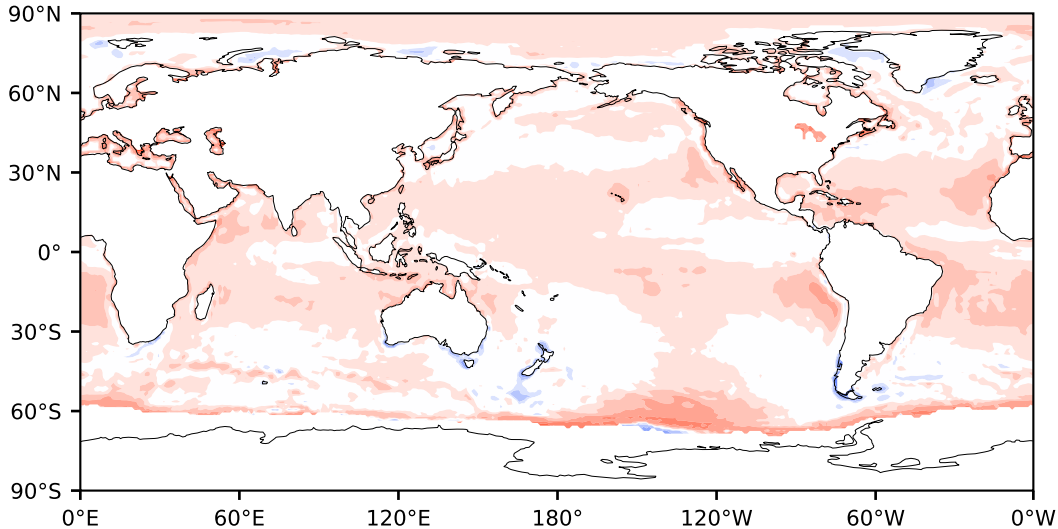

Model - Observations

Max 117.54
Mean 7.07
Min -73.09

RMSE 11.13
CORR 0.64