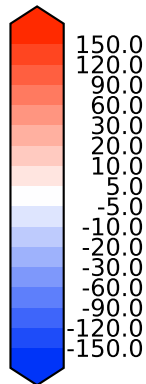

Model - Observations

Max 221.52
Mean 17.09
Min -151.23

RMSE 27.55
CORR 0.94