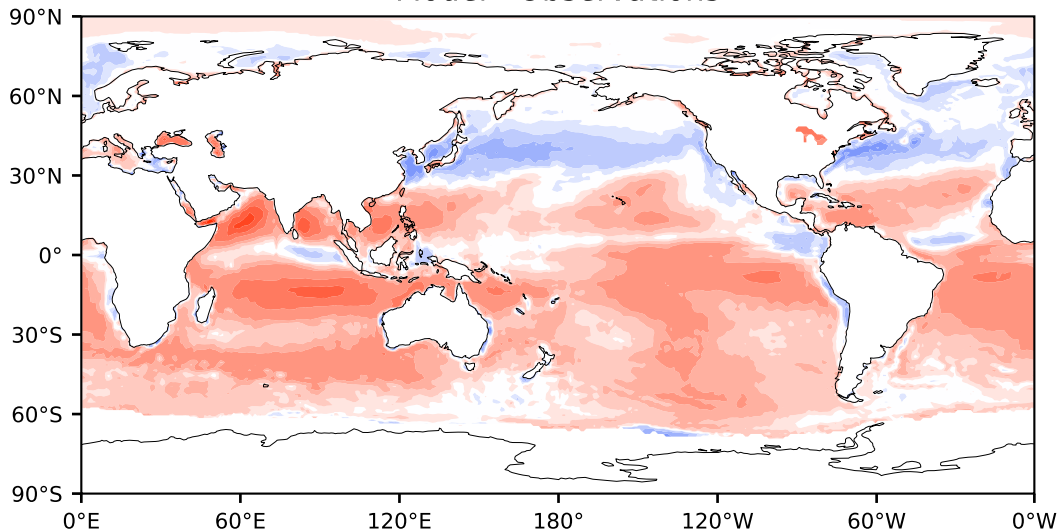

Model - Observations

Max 221.52
Mean 17.09
Min -151.23

RMSE 27.55
CORR 0.94