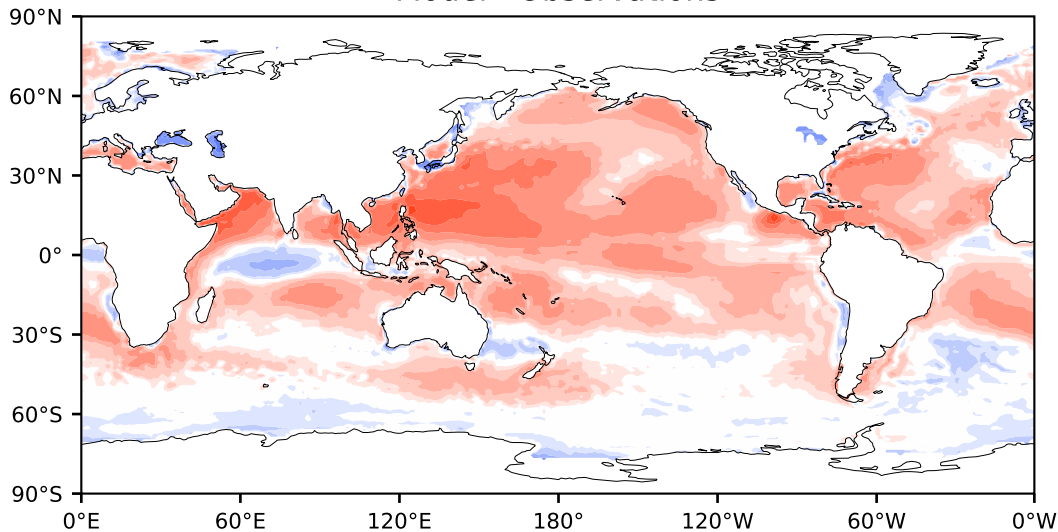

Model - Observations

Max 153.73
Mean 16.57
Min -139.89

RMSE 28.51
CORR 0.95