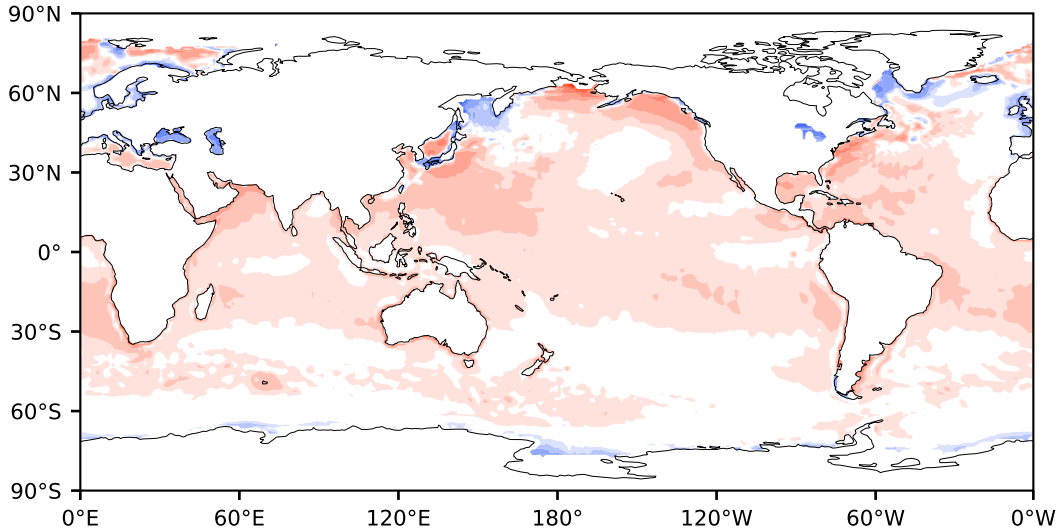

Model - Observations

Max 153.87
Mean 6.27
Min -128.65

RMSE 11.62
CORR 0.87