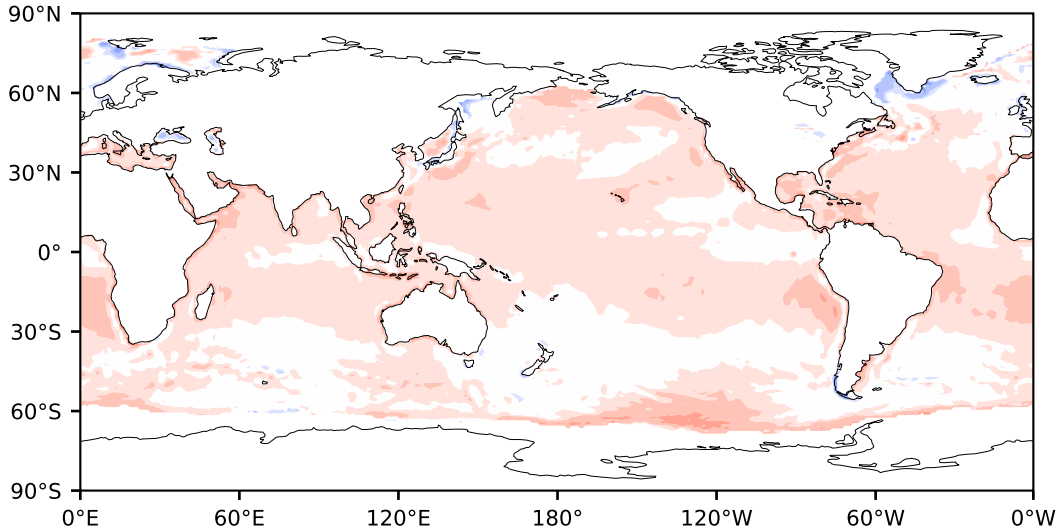

Model - Observations

Max 85.51
Mean 6.68
Min -56.93

RMSE 9.10
CORR 0.73