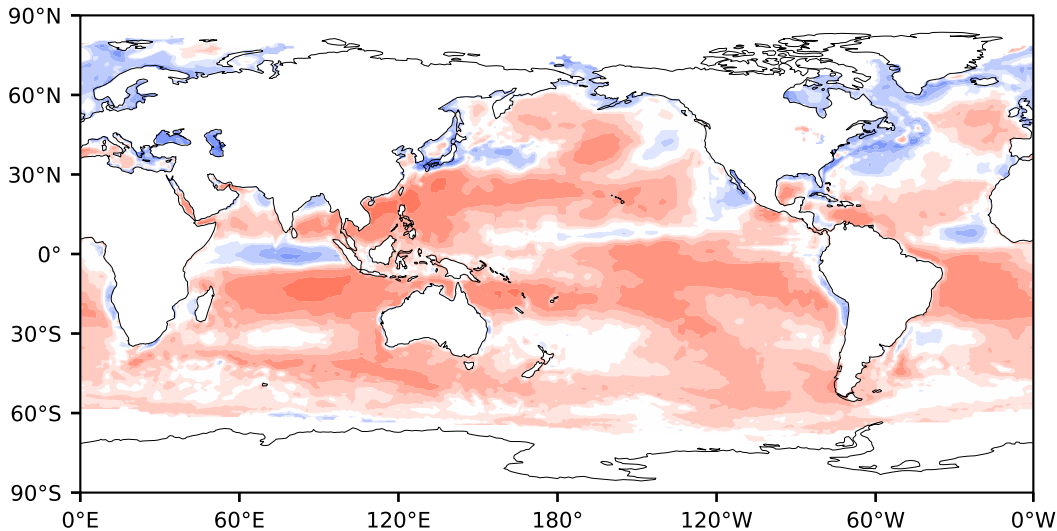

Model - Observations

Max 154.29
Mean 13.71
Min -128.55

RMSE 23.19
CORR 0.92