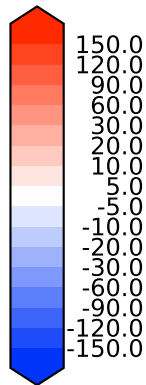

# Model - Observations

Max 223.87  
Mean 16.86  
Min -156.52

RMSE 27.78  
CORR 0.94