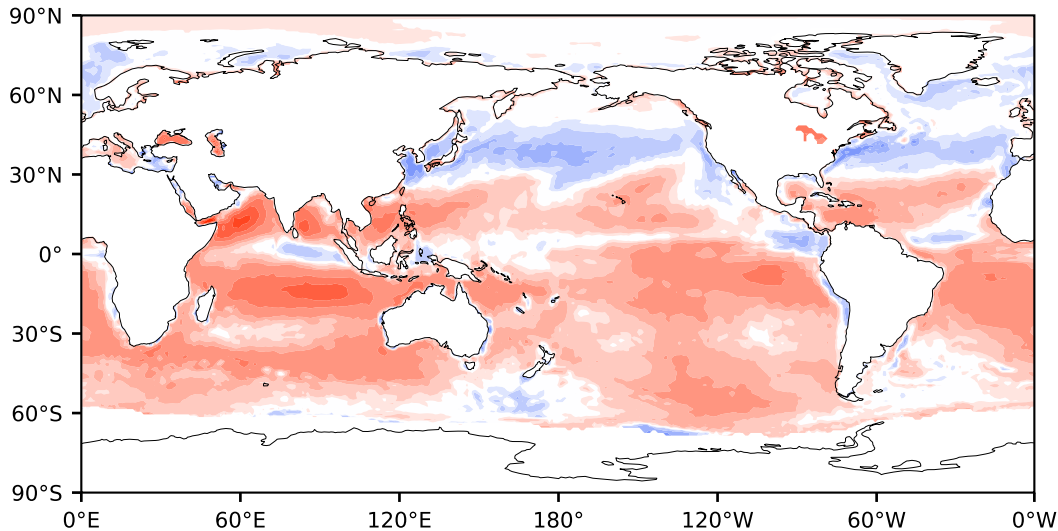

# Model - Observations

Max 223.87  
Mean 16.86  
Min -156.52

RMSE 27.78  
CORR 0.94