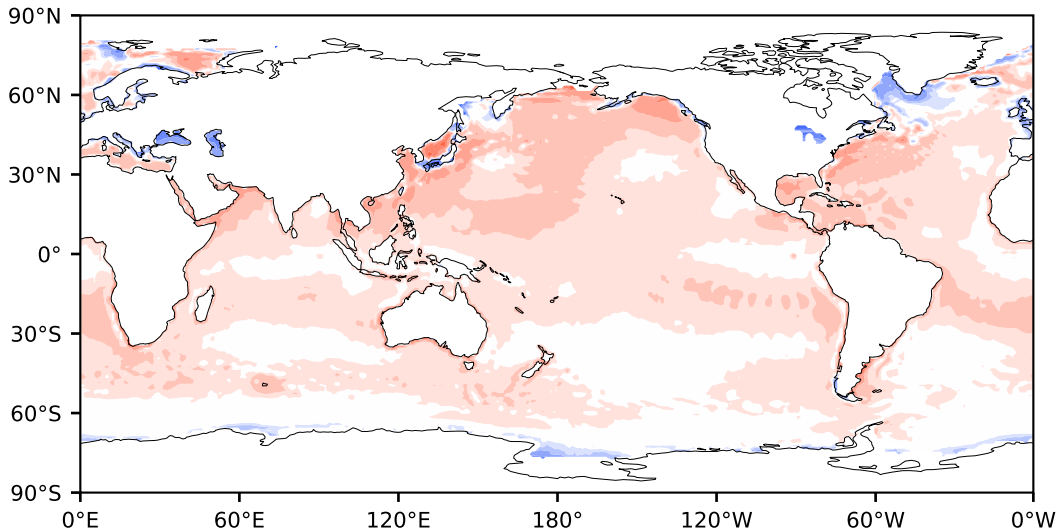

# Model - Observations

Max 150.74  
Mean 6.84  
Min -111.01

RMSE 11.55  
CORR 0.89