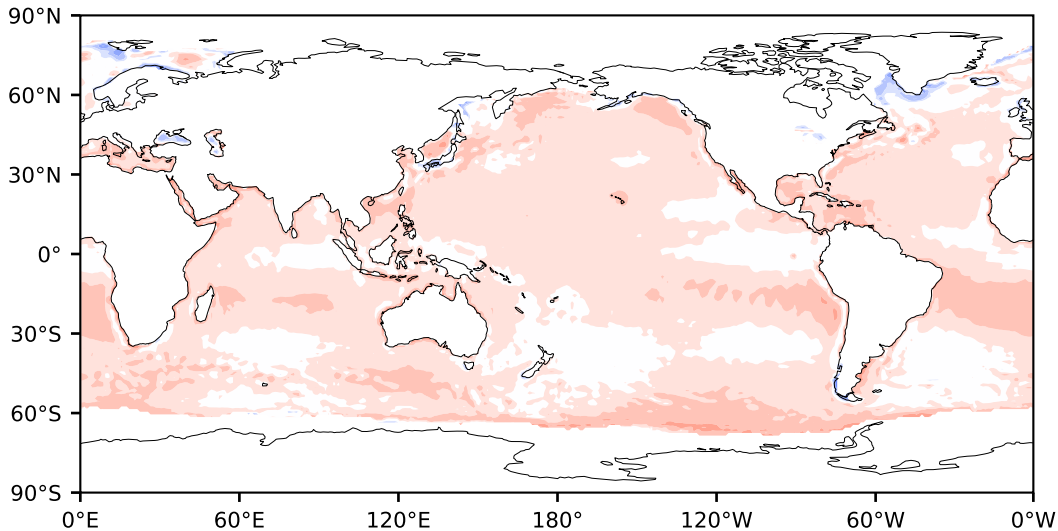

# Model - Observations

Max 85.18  
Mean 7.35  
Min -60.98

RMSE 9.33  
CORR 0.77