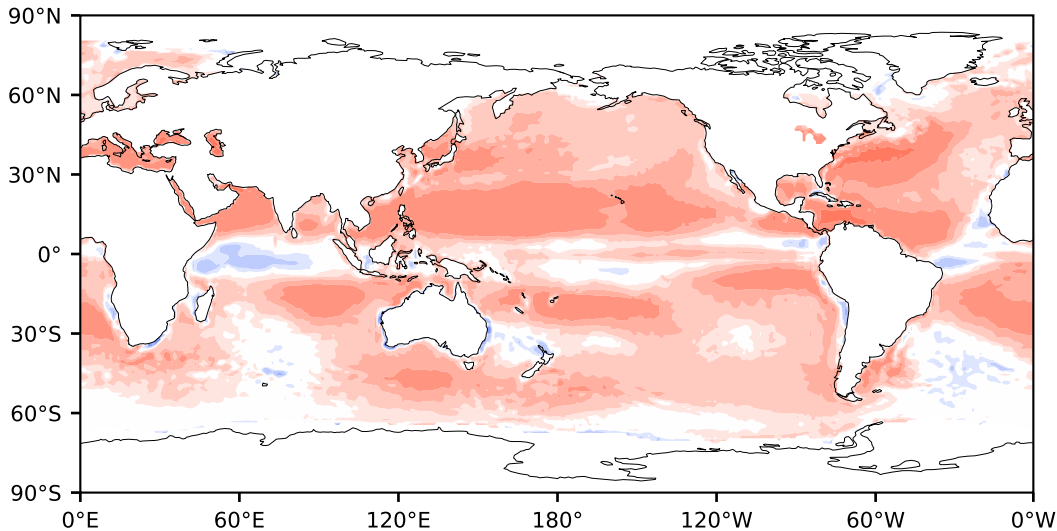

# Model - Observations

Max 107.80  
Mean 17.40  
Min -143.14

RMSE 23.35  
CORR 0.94