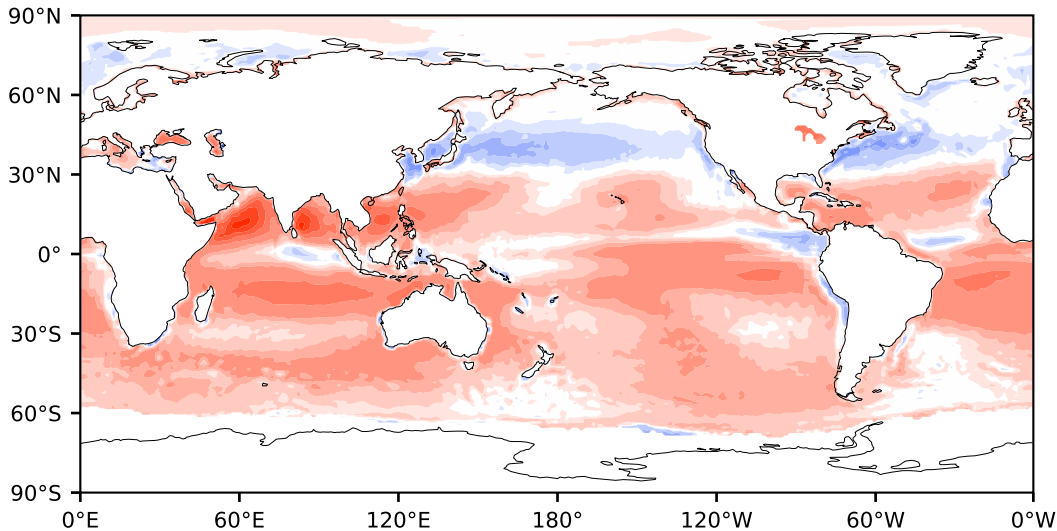

Model - Observations

Max 266.21
Mean 18.90
Min -144.44

RMSE 29.47
CORR 0.94