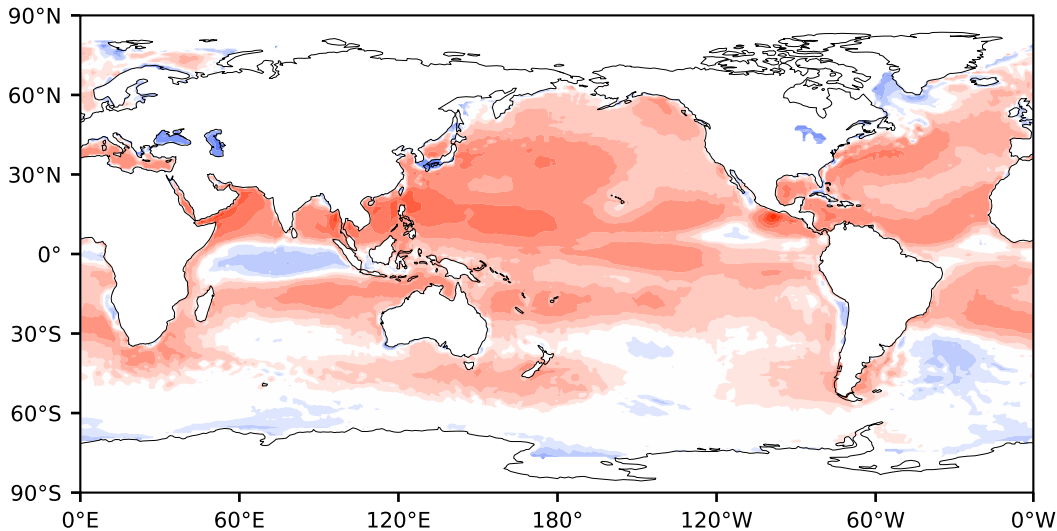

# Model - Observations

Max 182.50  
Mean 17.85  
Min -136.71

RMSE 27.88  
CORR 0.95