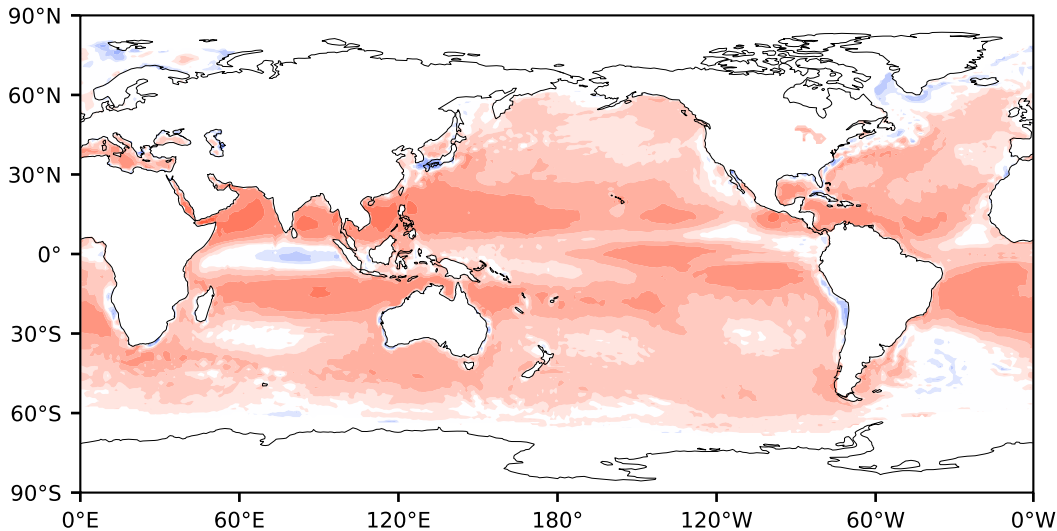

# Model - Observations

Max 134.73  
Mean 17.84  
Min -128.00

RMSE 23.16  
CORR 0.96