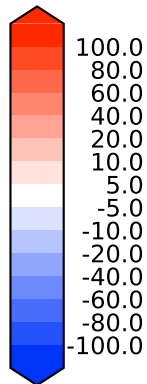

# Model - Observations

Max 119.68  
Mean 7.91  
Min -79.55

RMSE 11.64  
CORR 0.69