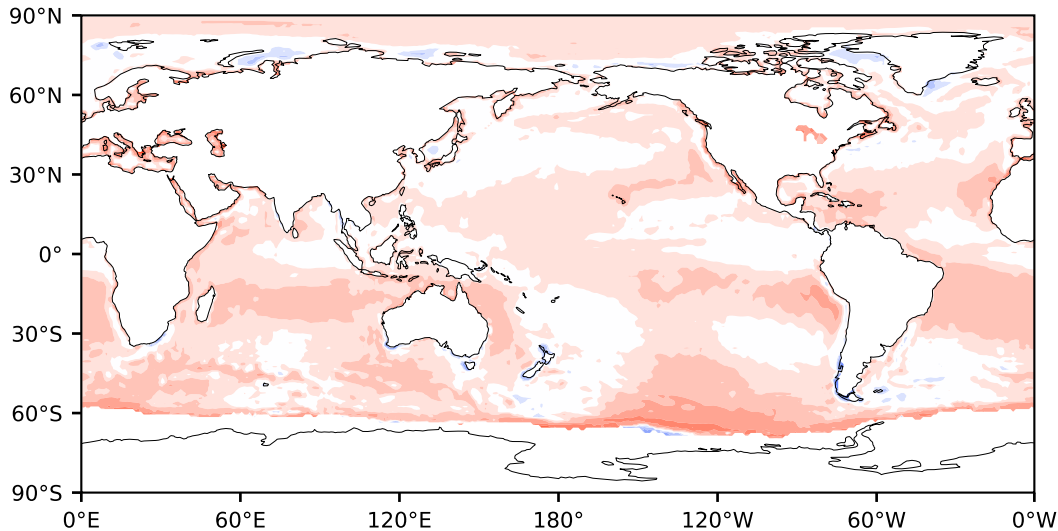

# Model - Observations

Max 119.68  
Mean 7.91  
Min -79.55

RMSE 11.64  
CORR 0.69