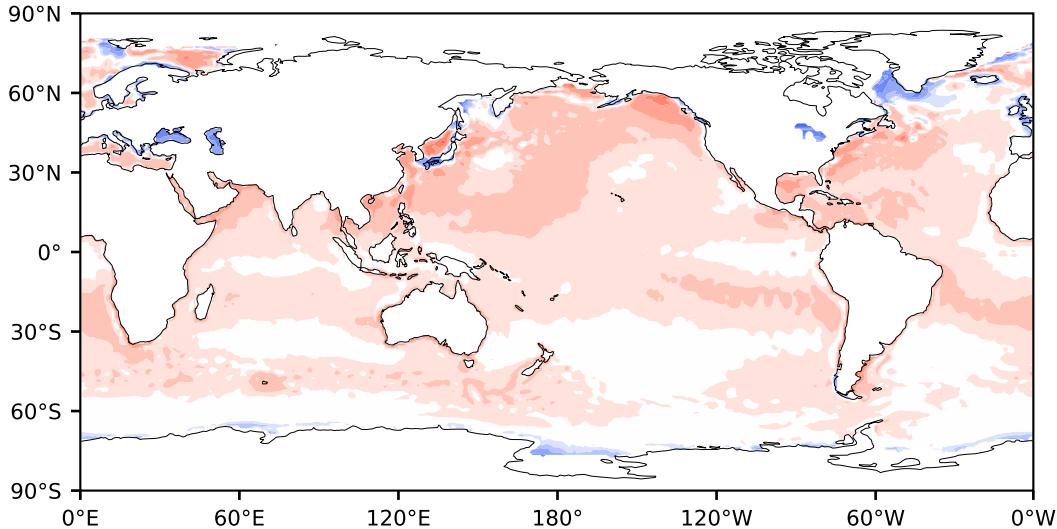

Model - Observations

Max 152.34
Mean 6.92
Min -115.20

RMSE 11.66
CORR 0.88