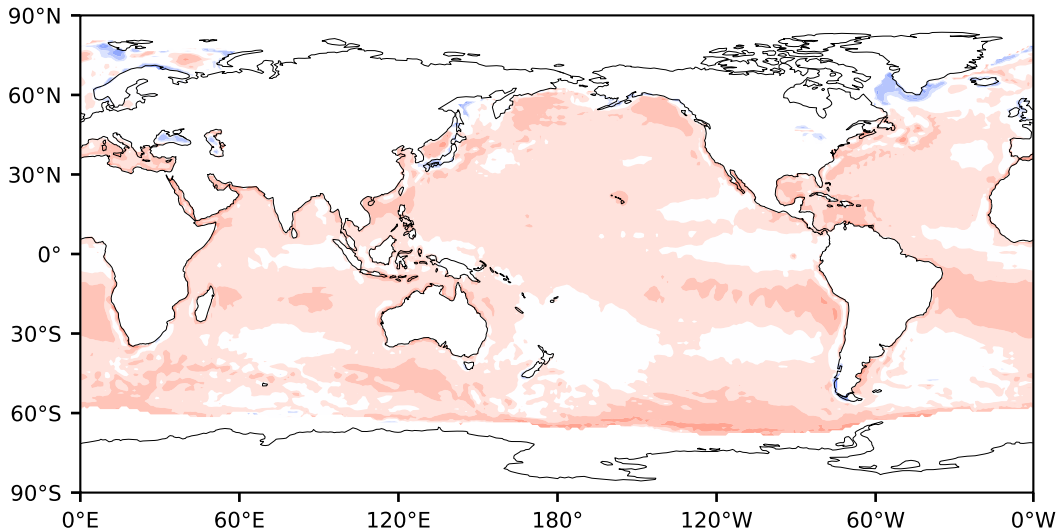

Model - Observations

Max 84.94
Mean 7.44
Min -61.26

RMSE 9.47
CORR 0.76