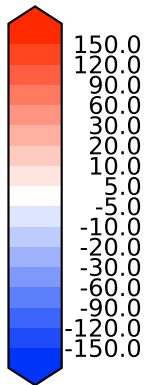

Model - Observations

Max 138.69
Mean 17.77
Min -128.47

RMSE 23.35
CORR 0.95