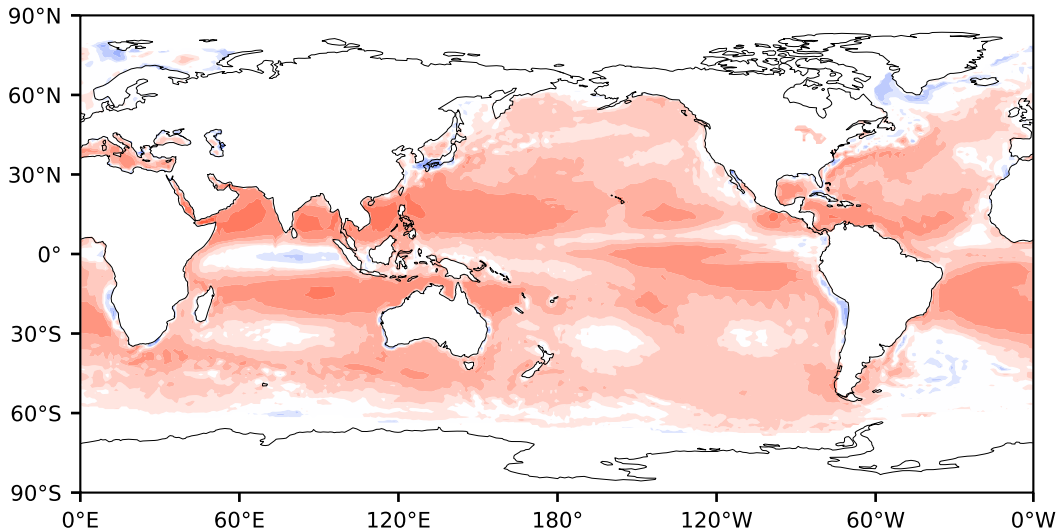

Model - Observations

Max 138.69
Mean 17.77
Min -128.47

RMSE 23.35
CORR 0.95