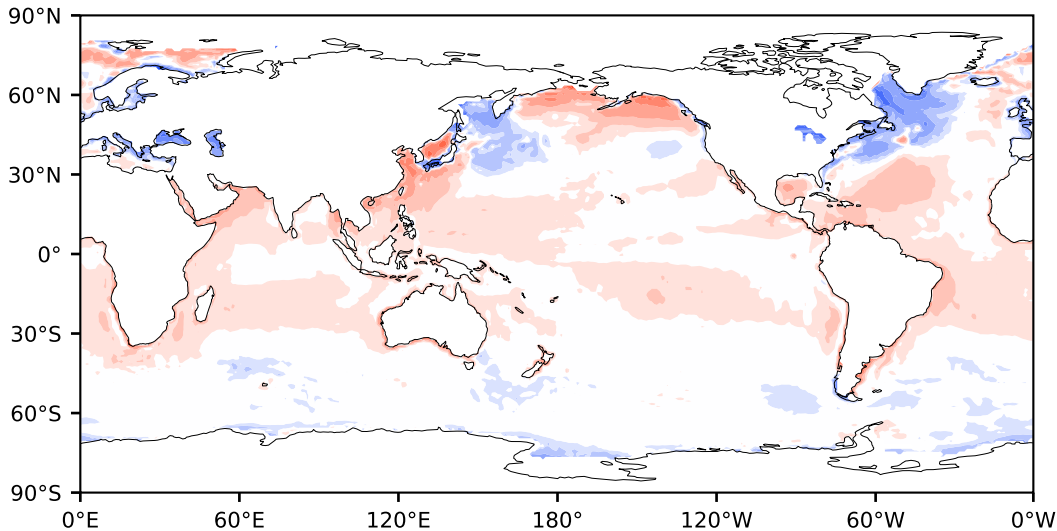

# Model - Observations

Max 145.33  
Mean 3.17  
Min -112.81

RMSE 11.40  
CORR 0.83