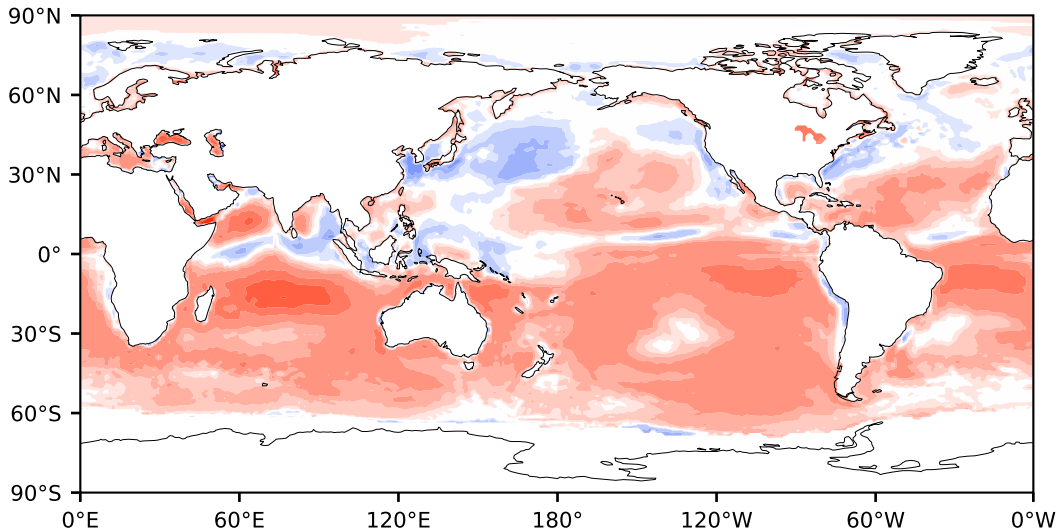

Model - Observations

Max 256.34
Mean 21.15
Min -130.67

RMSE 31.91
CORR 0.93