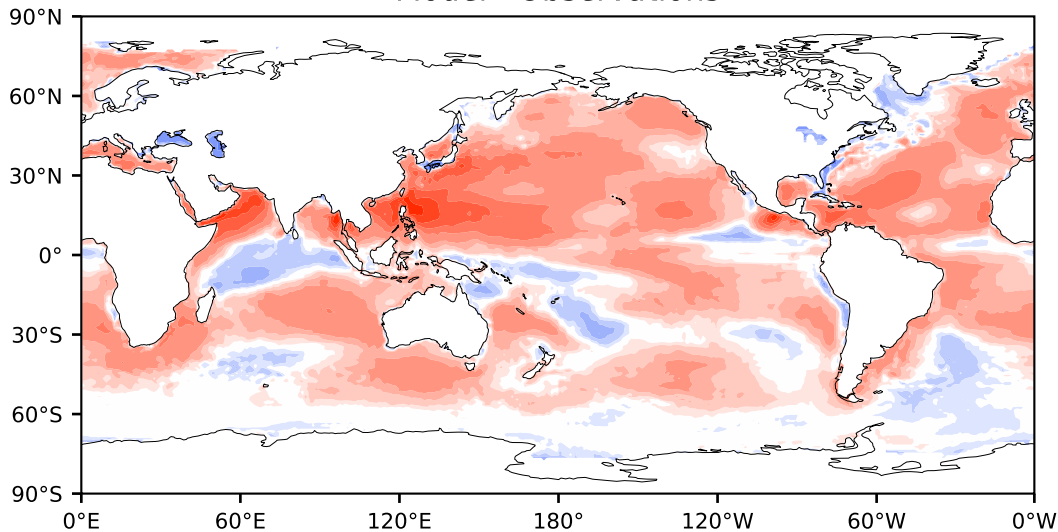

Model - Observations

Max 195.96
Mean 21.10
Min -134.87

RMSE 34.78
CORR 0.92