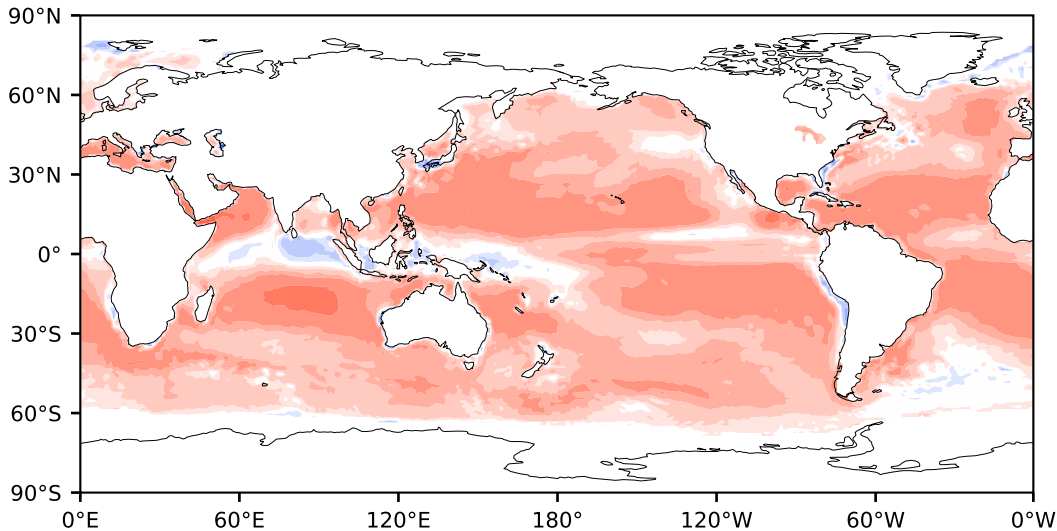

Model - Observations

Max 145.12
Mean 21.81
Min -125.89

RMSE 27.11
CORR 0.95