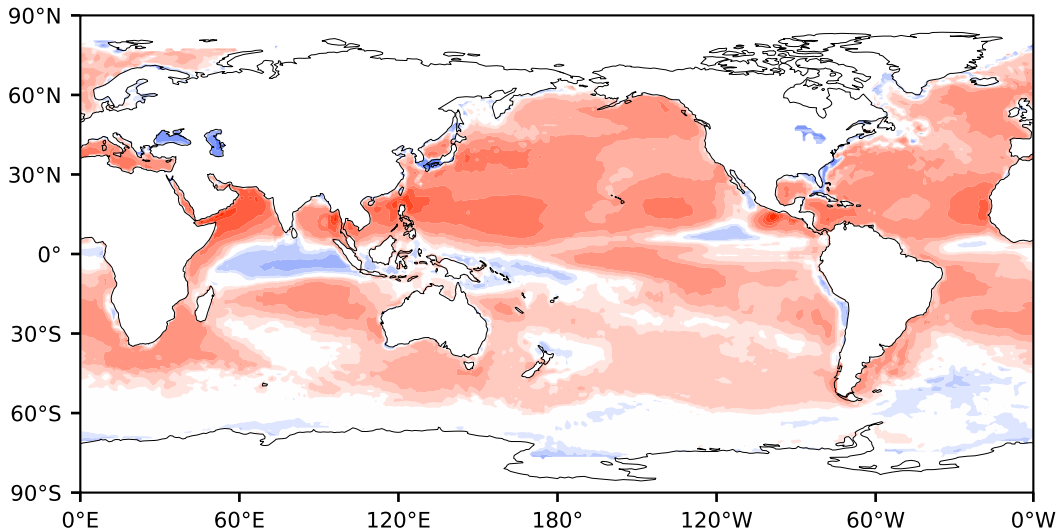

# Model - Observations

Max 188.22  
Mean 20.70  
Min -132.31

RMSE 32.02  
CORR 0.94