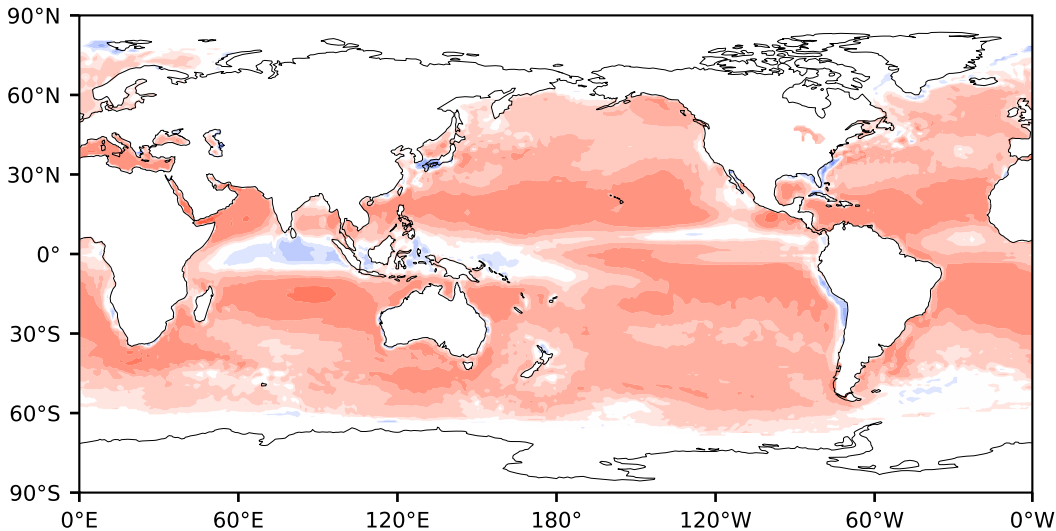

Model - Observations

Max 134.88
Mean 21.30
Min -126.02

RMSE 26.11
CORR 0.95