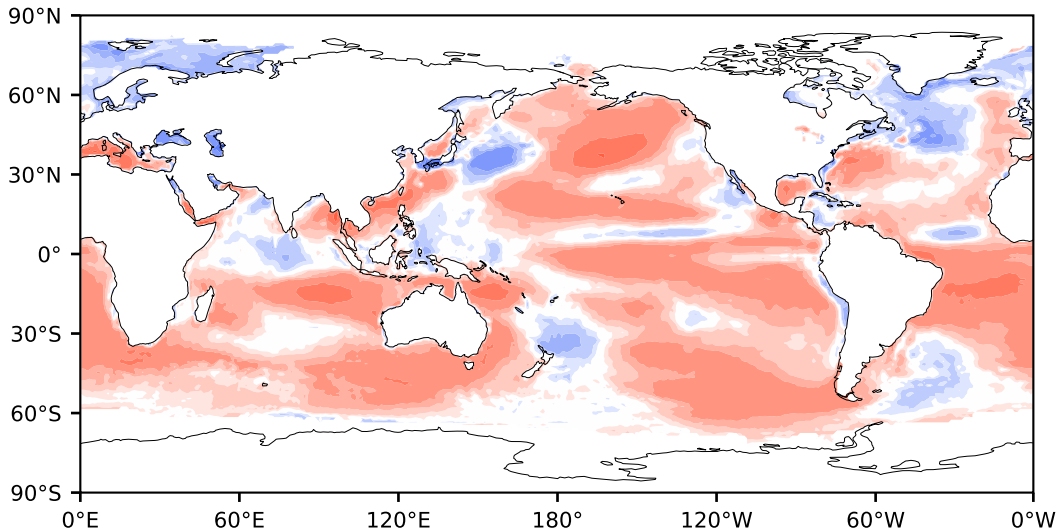

Model - Observations

Max 137.20
Mean 17.11
Min -129.50

RMSE 28.14
CORR 0.89