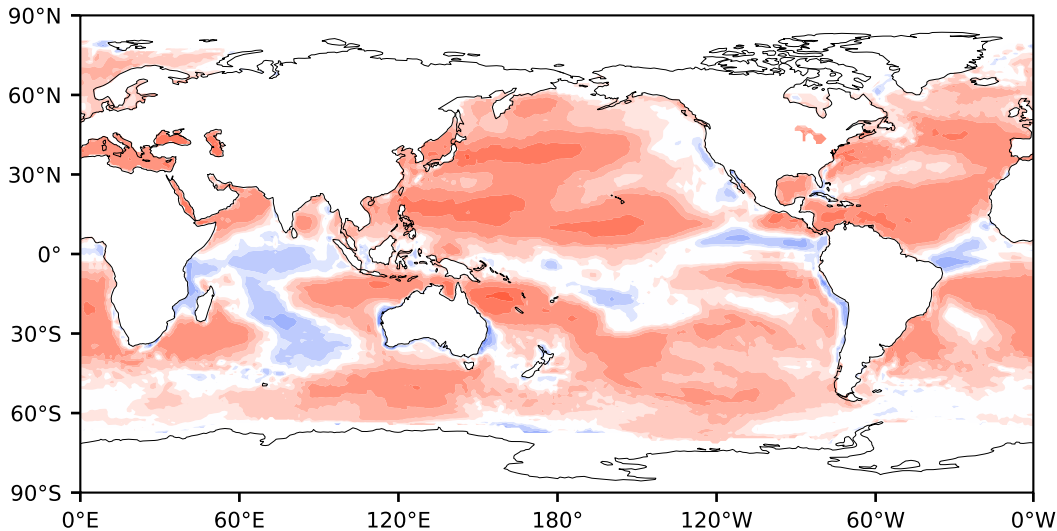

Model - Observations

Max 102.54
Mean 20.10
Min -136.37

RMSE 29.26
CORR 0.90