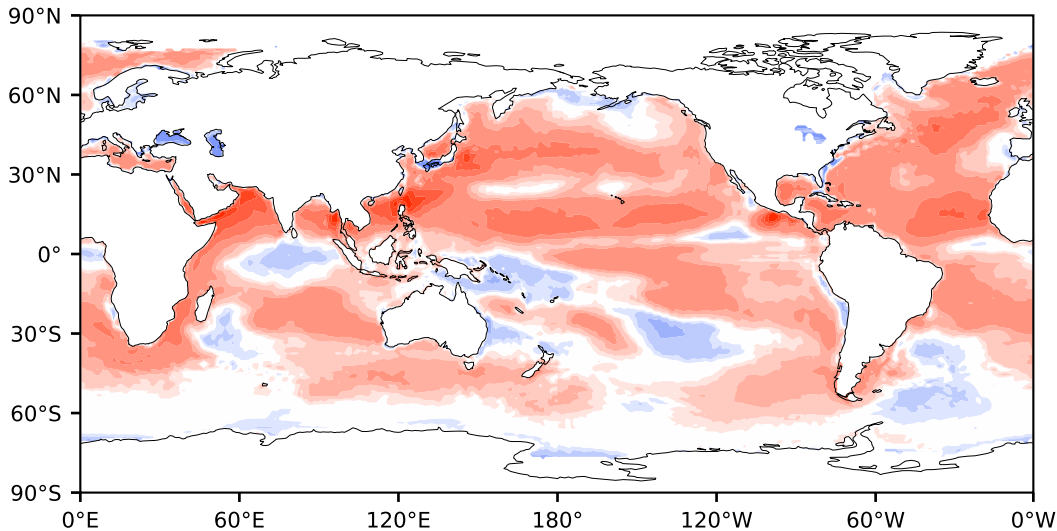

Model - Observations

Max 203.66
Mean 22.29
Min -132.08

RMSE 34.92
CORR 0.93