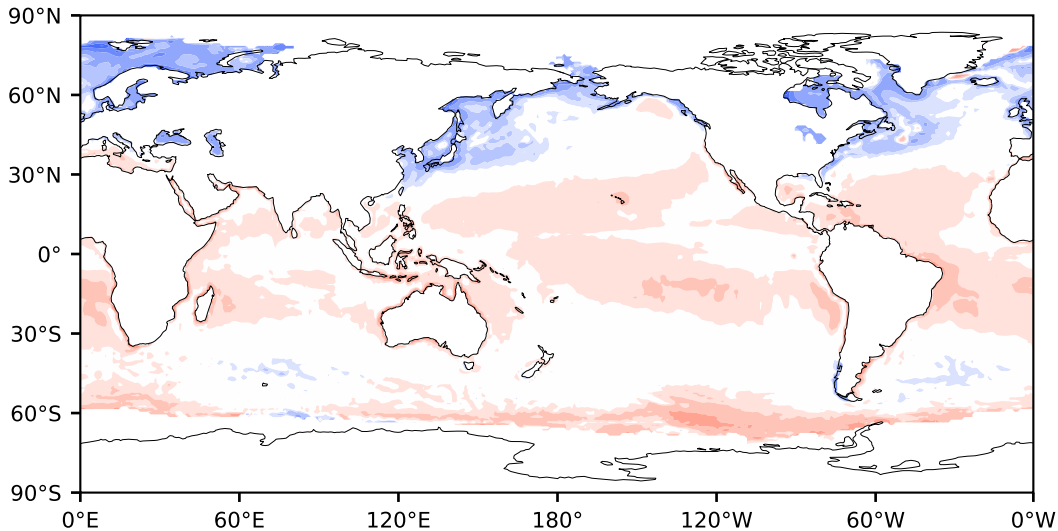

Model - Observations

Max 99.70
Mean 2.84
Min -151.37

RMSE 10.44
CORR 0.55