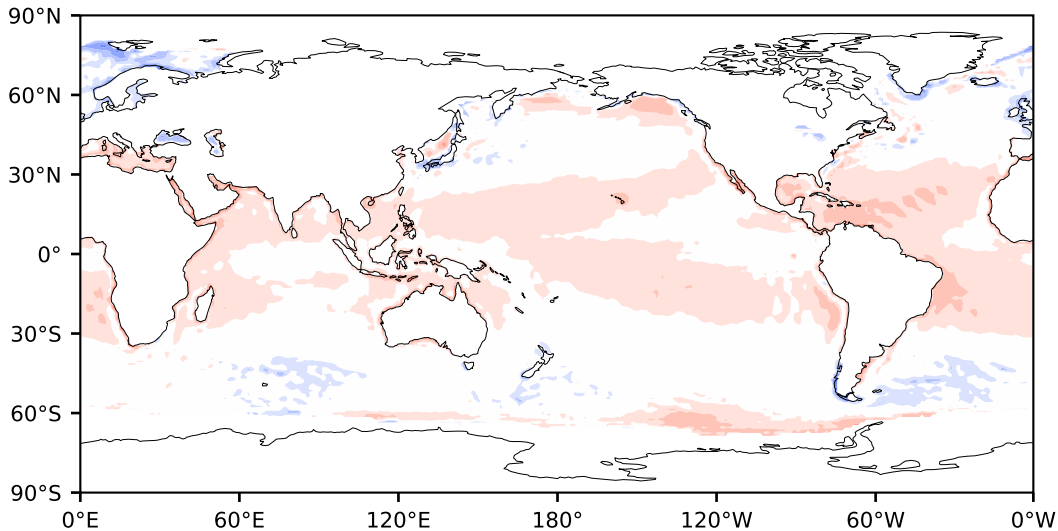

Model - Observations

Max 81.63
Mean 4.06
Min -91.45

RMSE 7.68
CORR 0.71