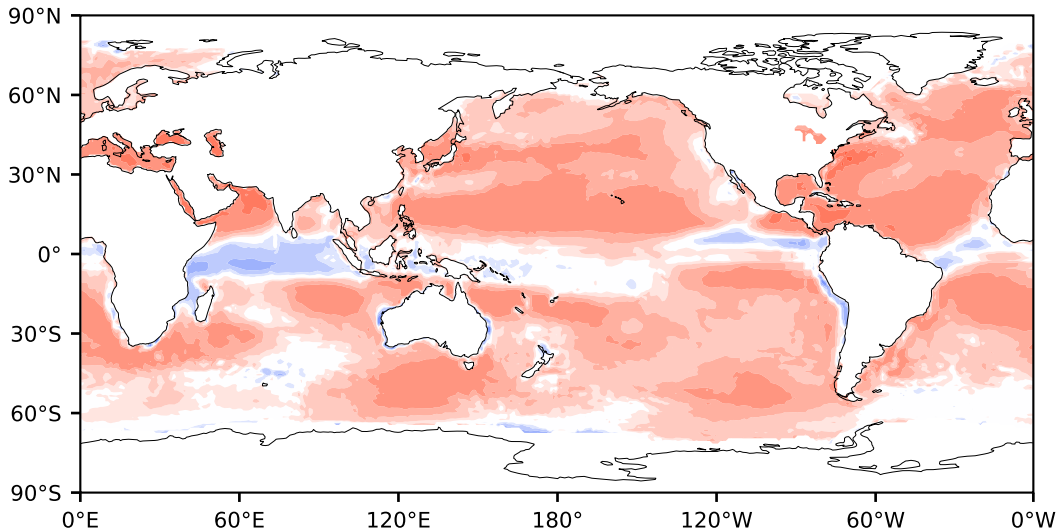

Model - Observations

Max 131.49
Mean 19.64
Min -138.17

RMSE 26.15
CORR 0.93